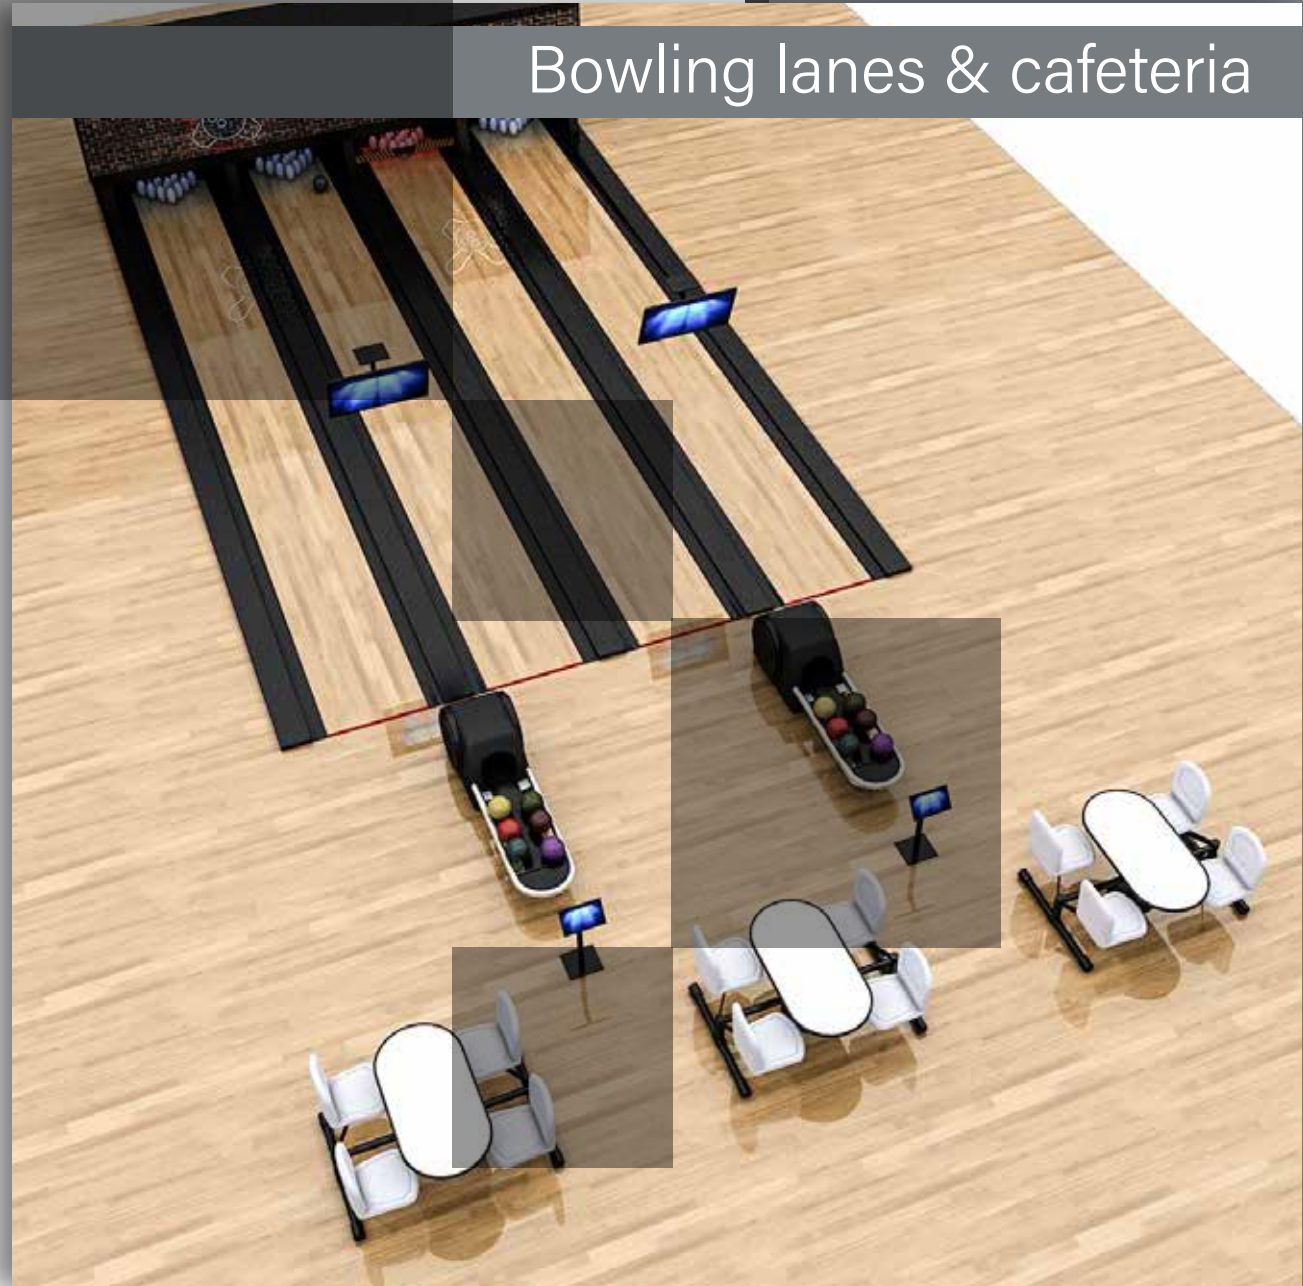

Project: Sahara Mall
Client: Sahara Alarbia
Consultant: Al Rugaib Con. Co.
Location: Riyadh
Duration: 24M
Project Description: Opening of Bowling Lanes with restaurant booth inside Sahara mall, Almekan mall, Riyadh Gallery mall.